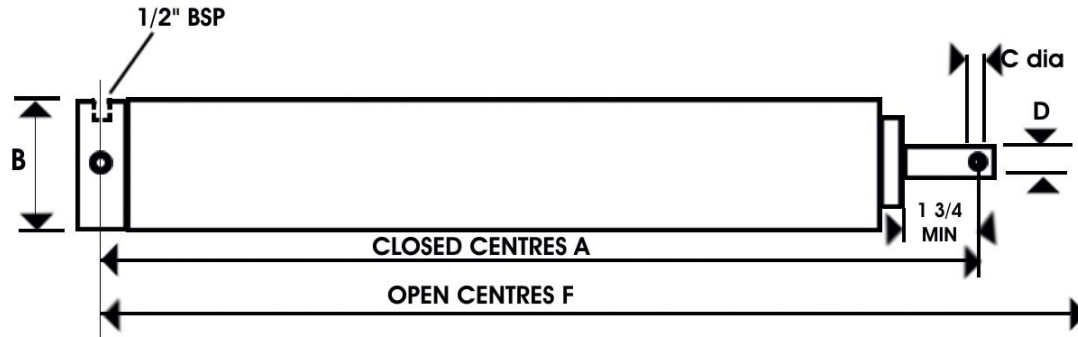

AGRICULTURAL TYPE TIPPING CYLINDER

TWO STAGE

Part No.	A C/C	F O/C	B	C	Bores	D Rod	Stroke	Price
C909 / C (044)	26 1/2 673mm	64 5/8" 1642mm	4 1/4"	1 1/64"	3 3/4 - 1 3/4	1 3/4"	38 1/2" 969mm	£145.32
C909 A	34 1/2" 876mm	88 1/2" 2251mm	4 1/4"	1 1/64"	3 3/4" - 2 3/4"	1 3/4"	54" 1375mm	£145.32
C902C (C757)	36" 914mm	91 1/4" 2317mm	4 7/8"	1 1/4"	3 3/4" - 2 3/4"	2"	55 1/4" 1403mm	£186.84

THREE STAGE

Part No.	A C/C	F O/C	B	C	Bores	D Rod	Stroke	Price
C901A (C009)	36 3/8" 924mm	115" 2917mm	4 1/4"	1 1/64"	3 3/4 - 3 - 2 3/8	1 3/4"	78 1/2" 1993mm	£202.80
C99B (C121)	36" 914mm	116" 2945mm	4 7/8"	1 1/4"	4 1/4" - 3 1/2" - 2 3/4"	2"	80" 2031mm	£229.86